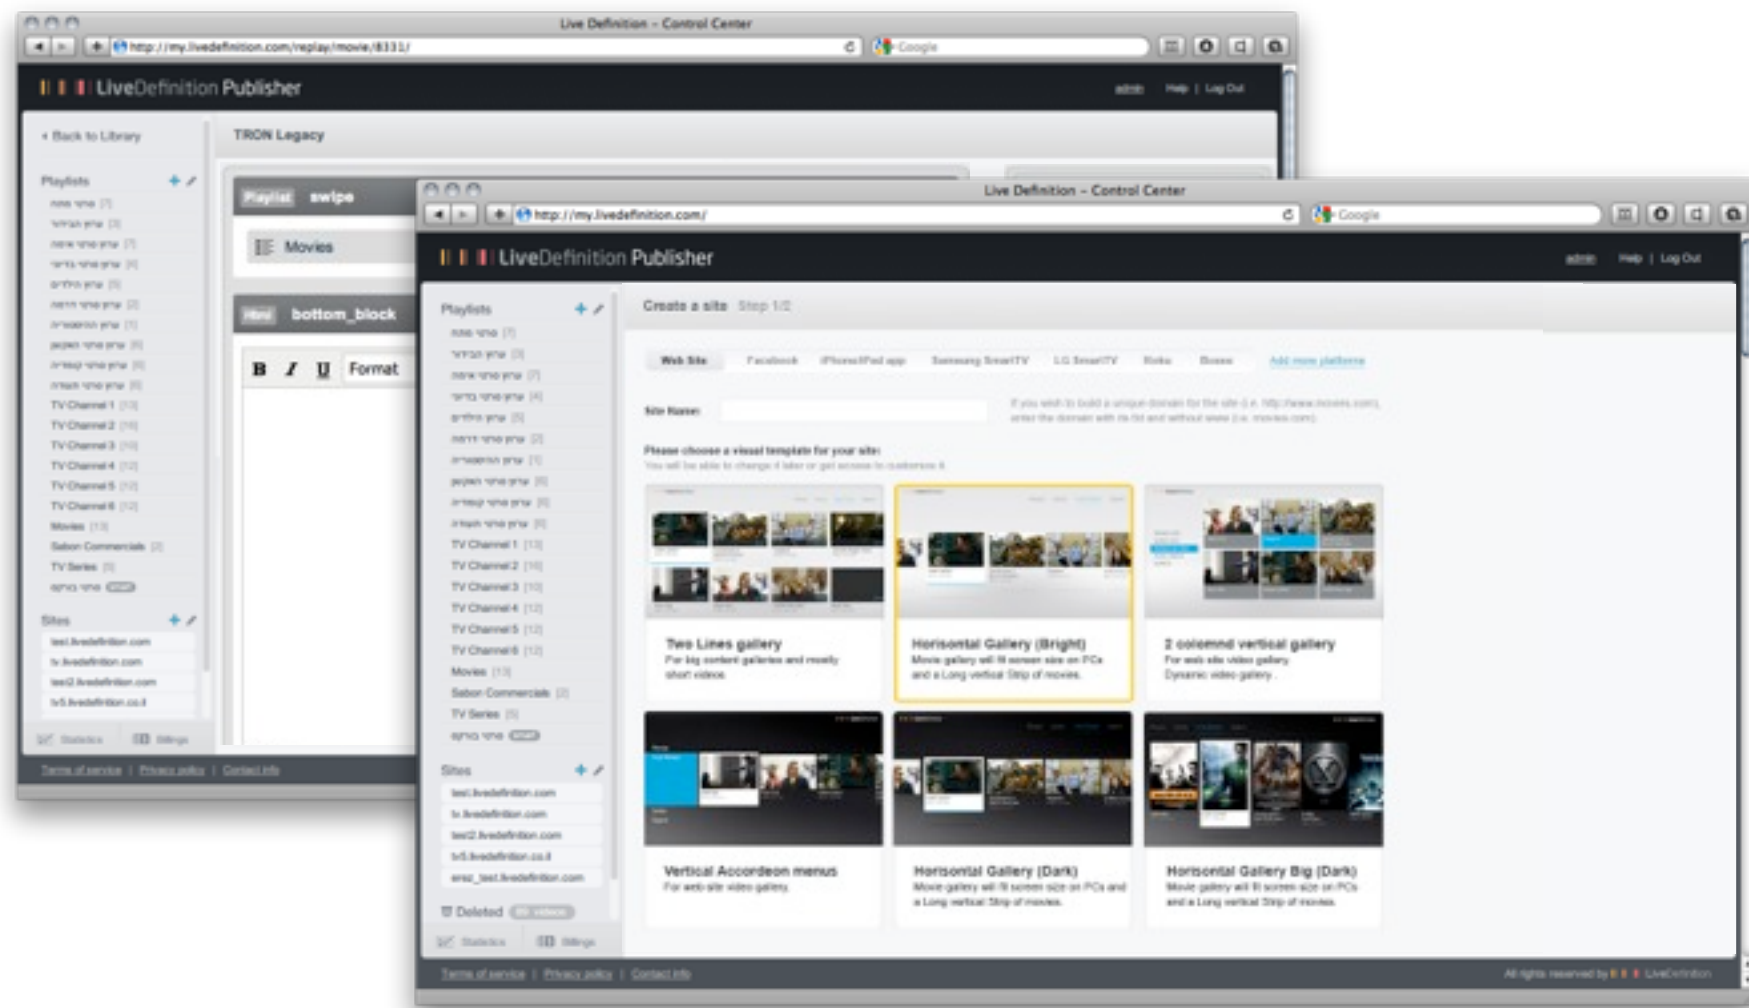

Get Feedback From Clients, Create New Sites

Create video sites

Monetize content

Get feedback

Create more