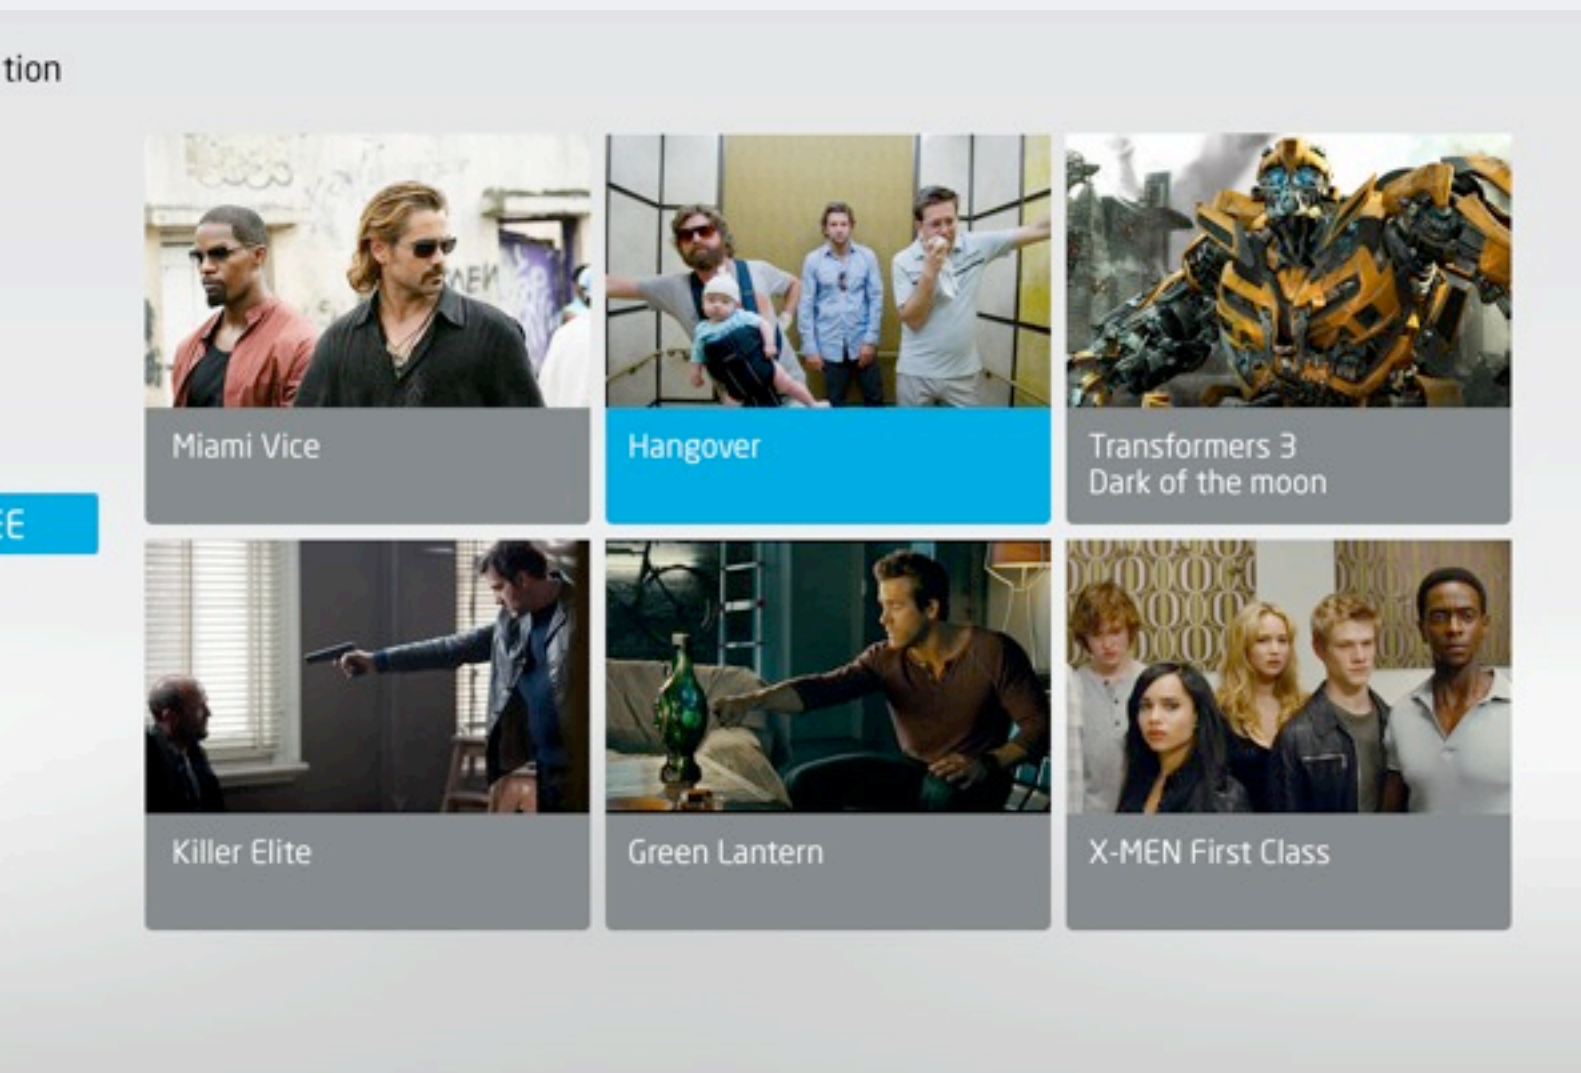

3. Select a User Interface Template