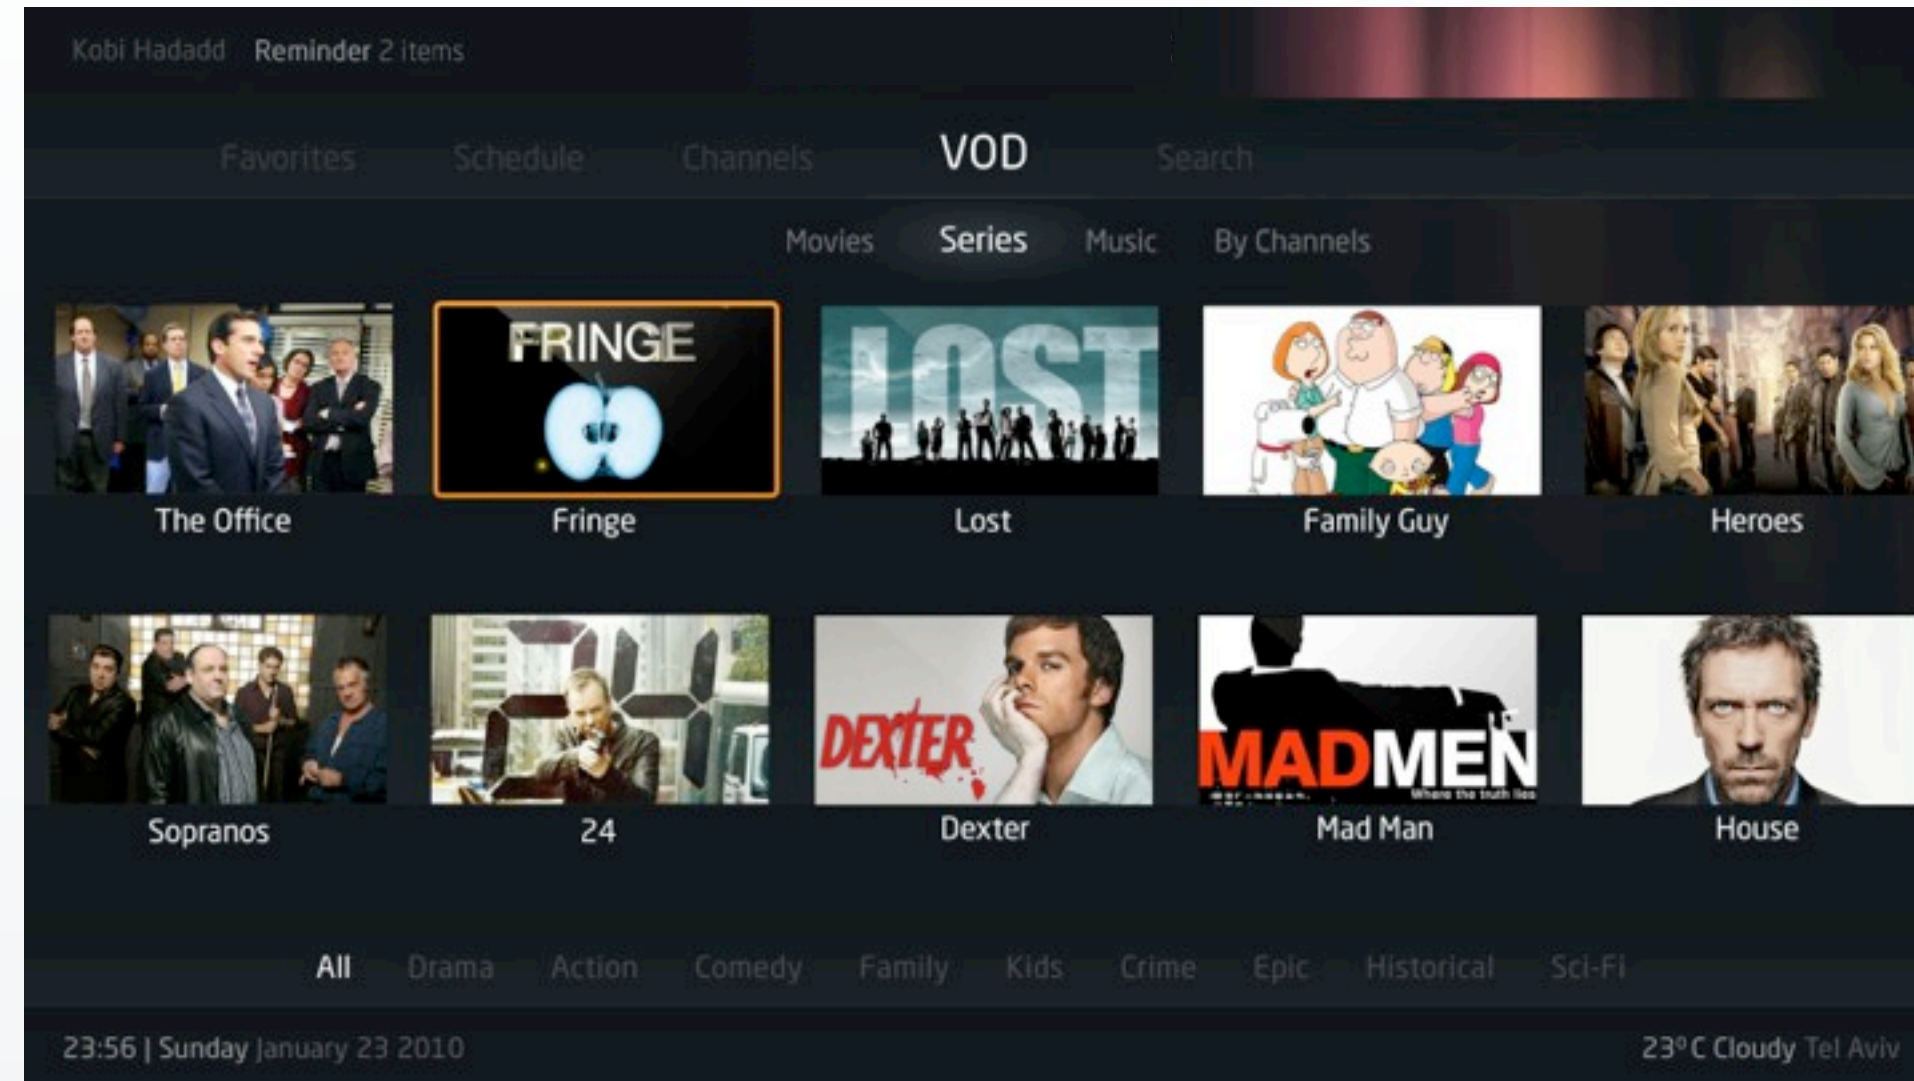

Easily Customize With HTML & CSS