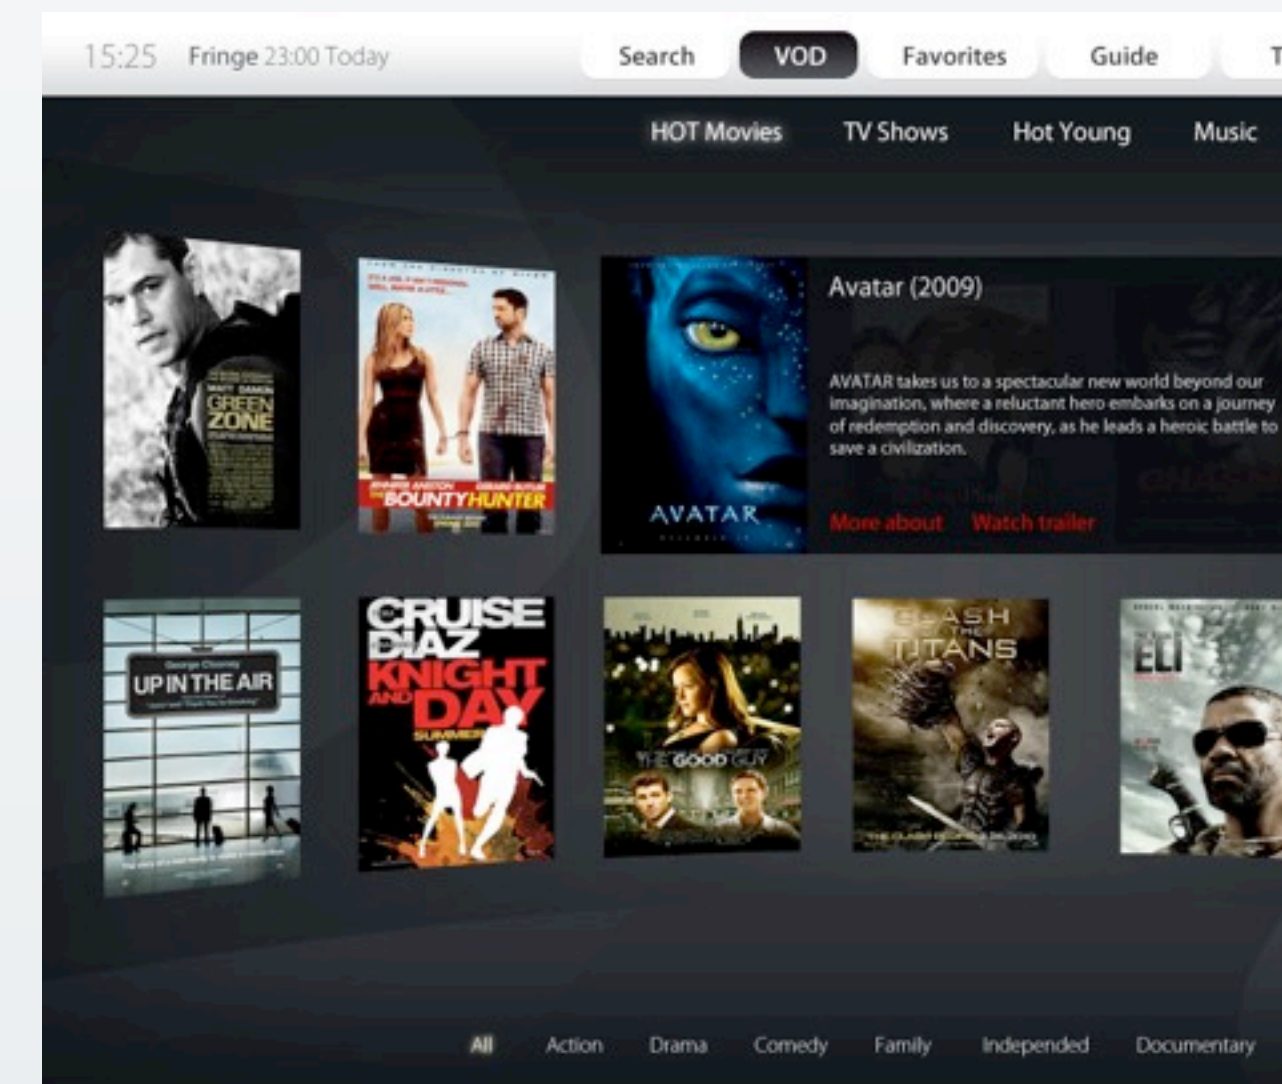

Easily Customize With HTML & CSS