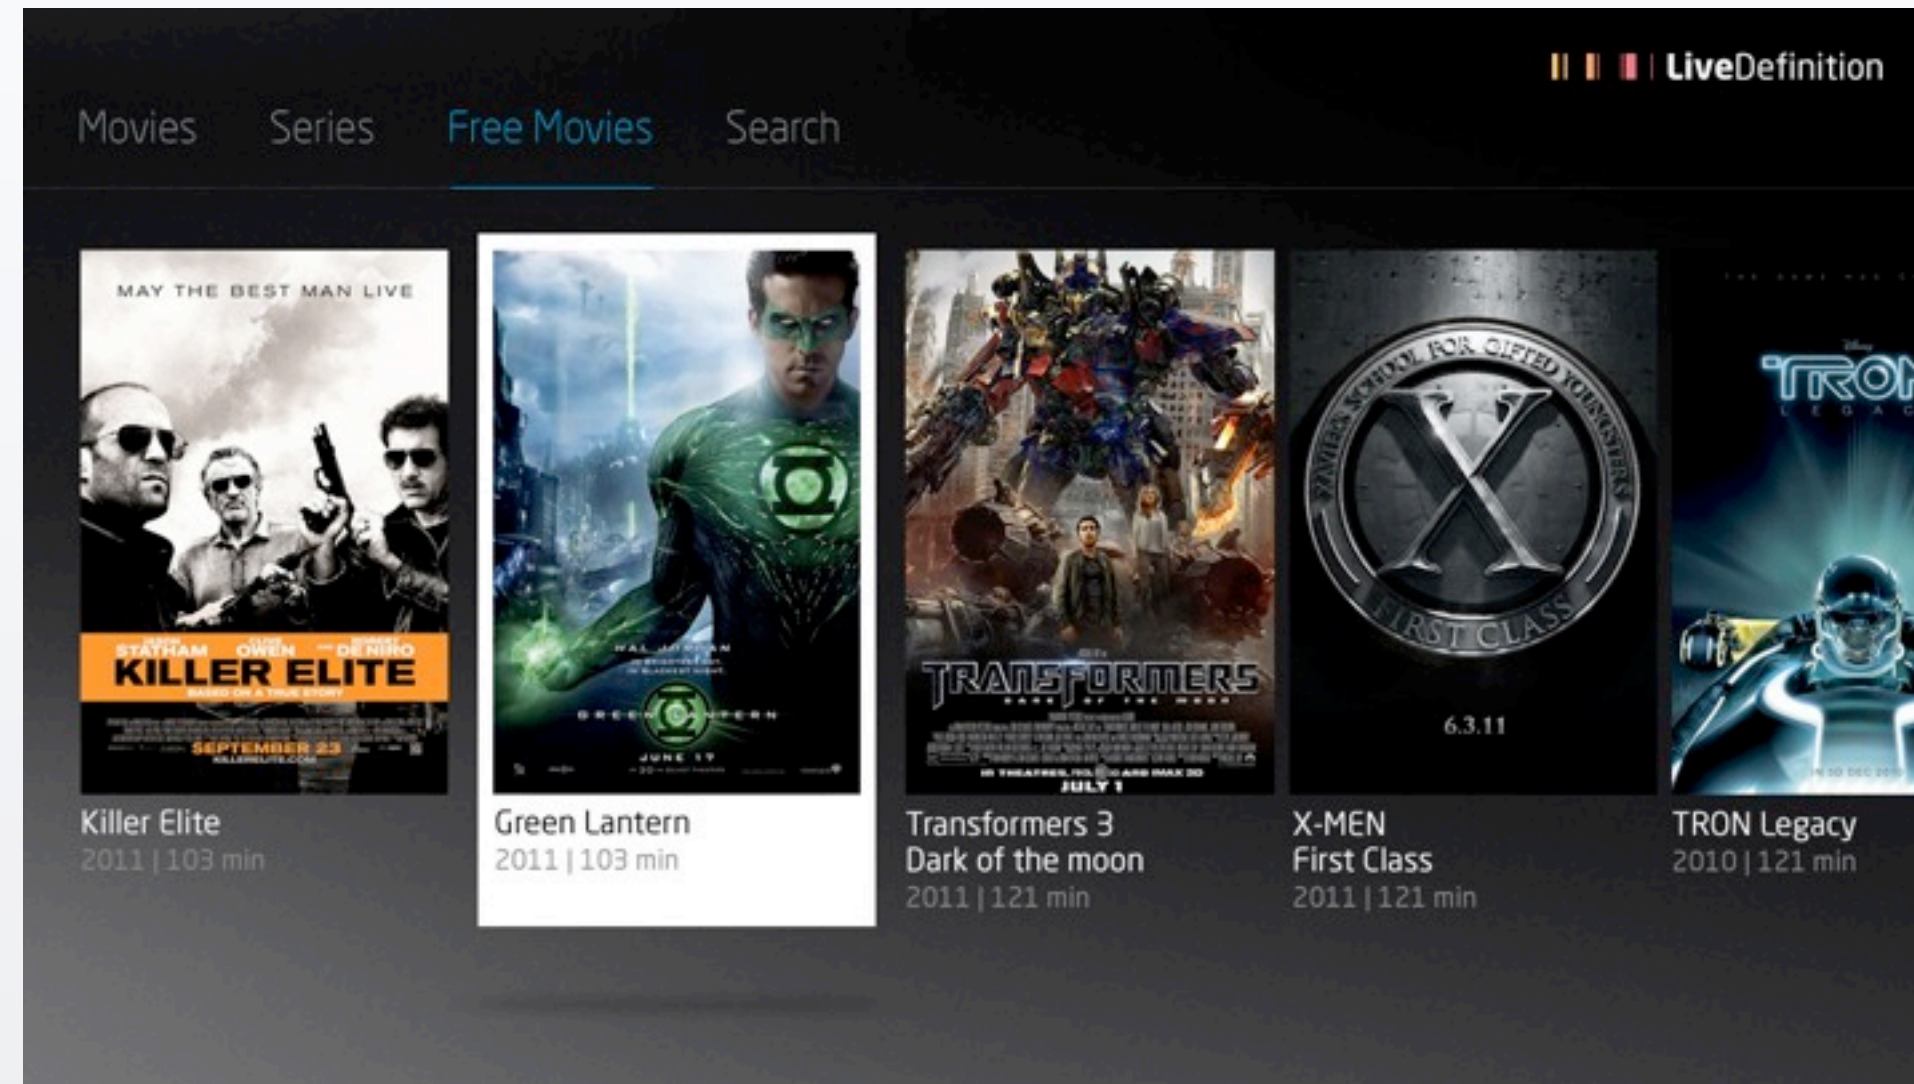

3. Select a User Interface Template