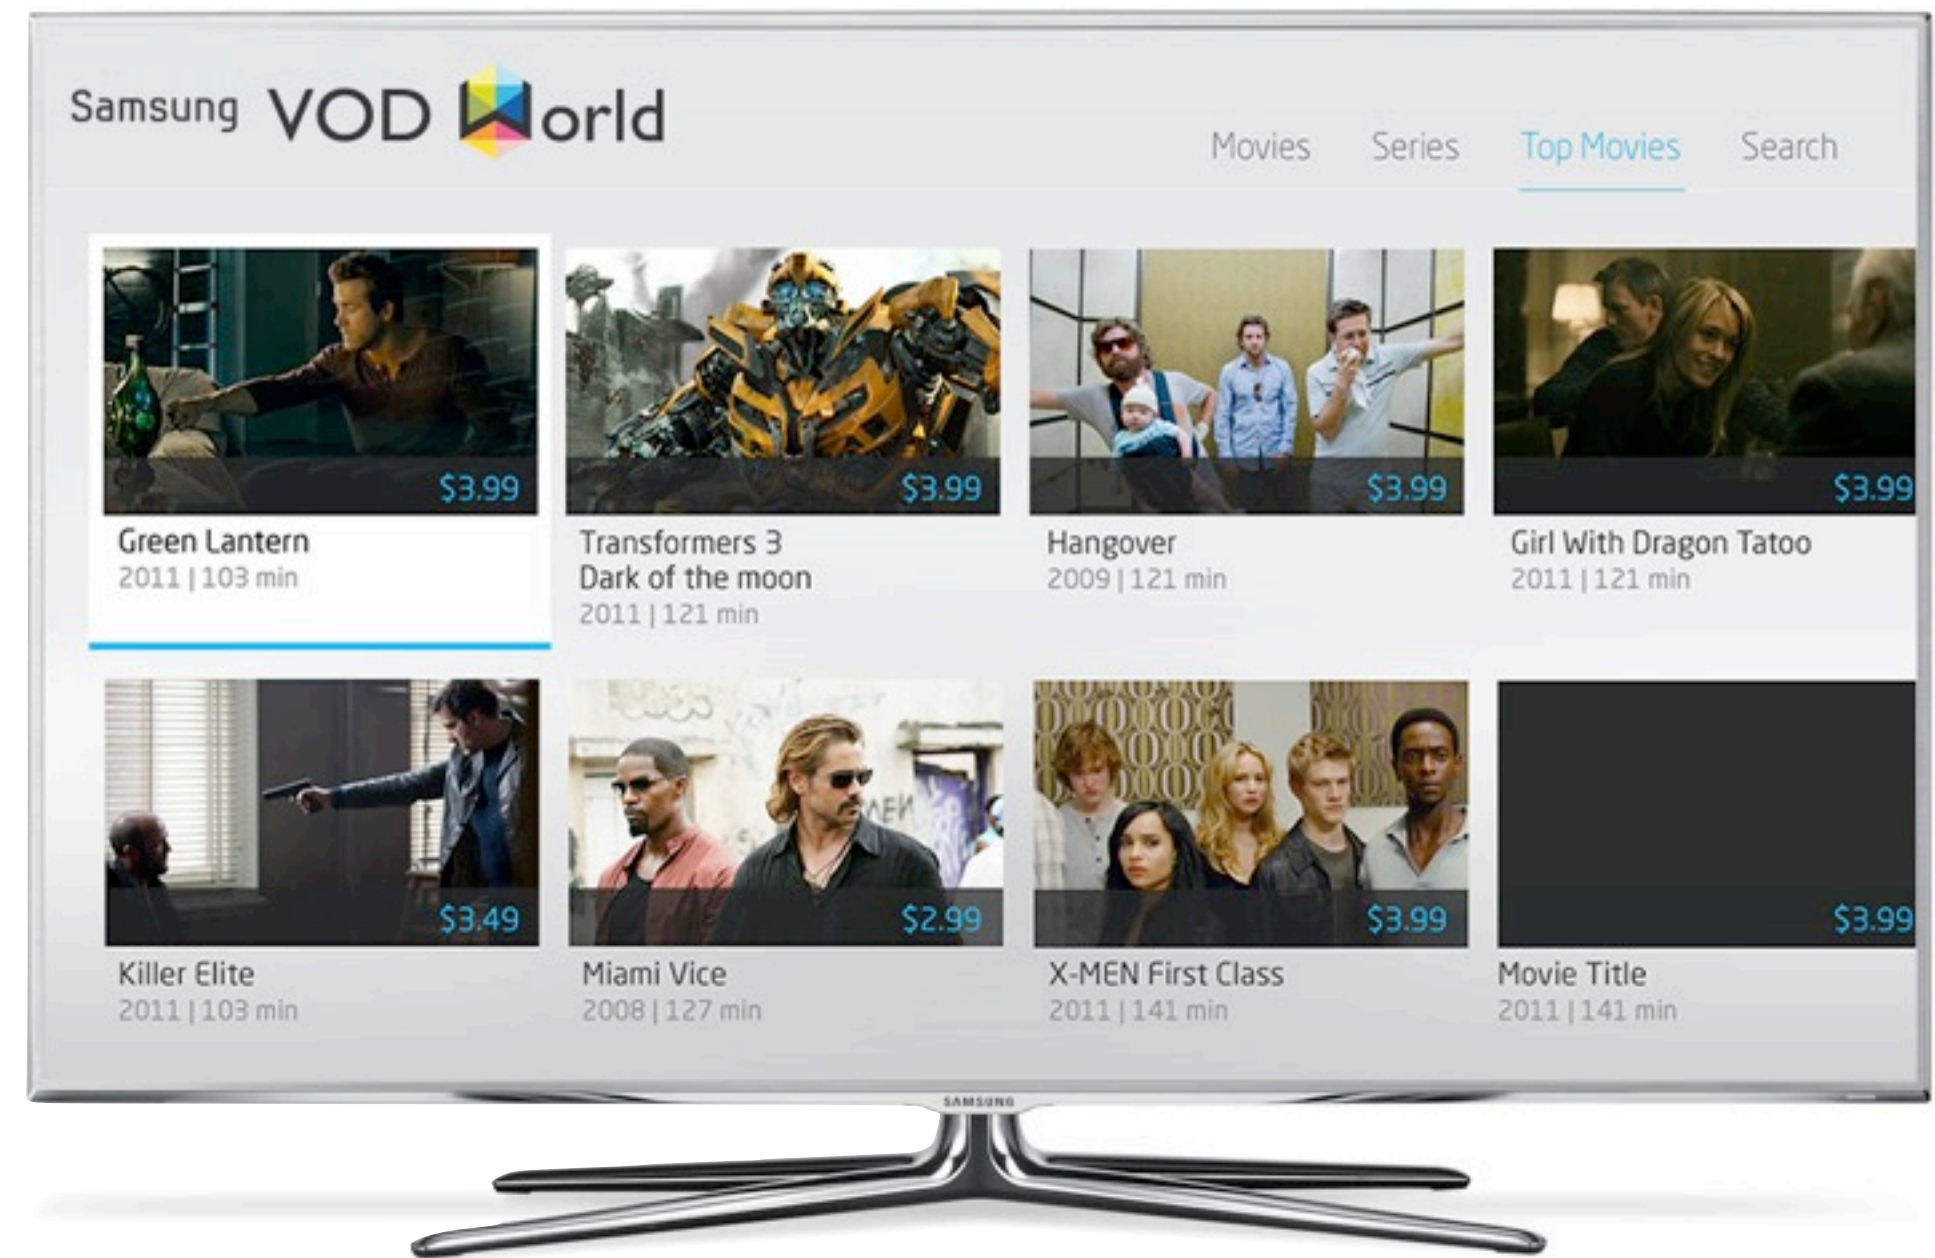

Get Feedback From Clients, Create New Sites

Create video sites

Monetize content

Get feedback

Create more