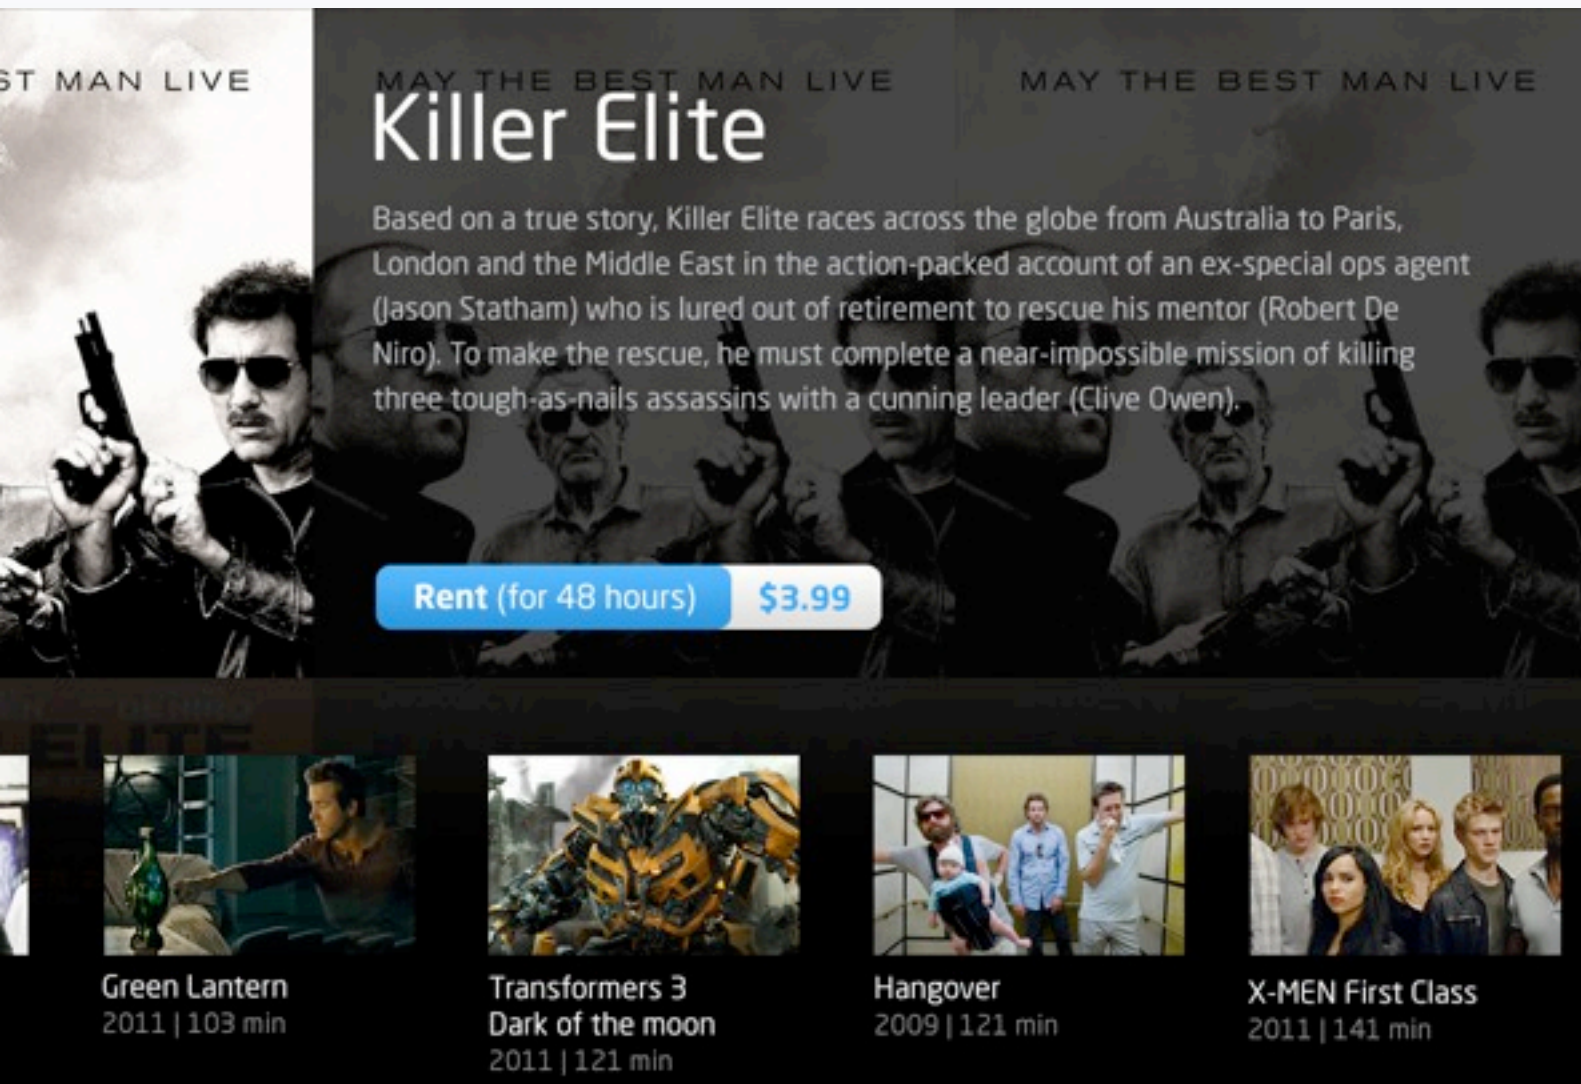

3. Select a User Interface Template