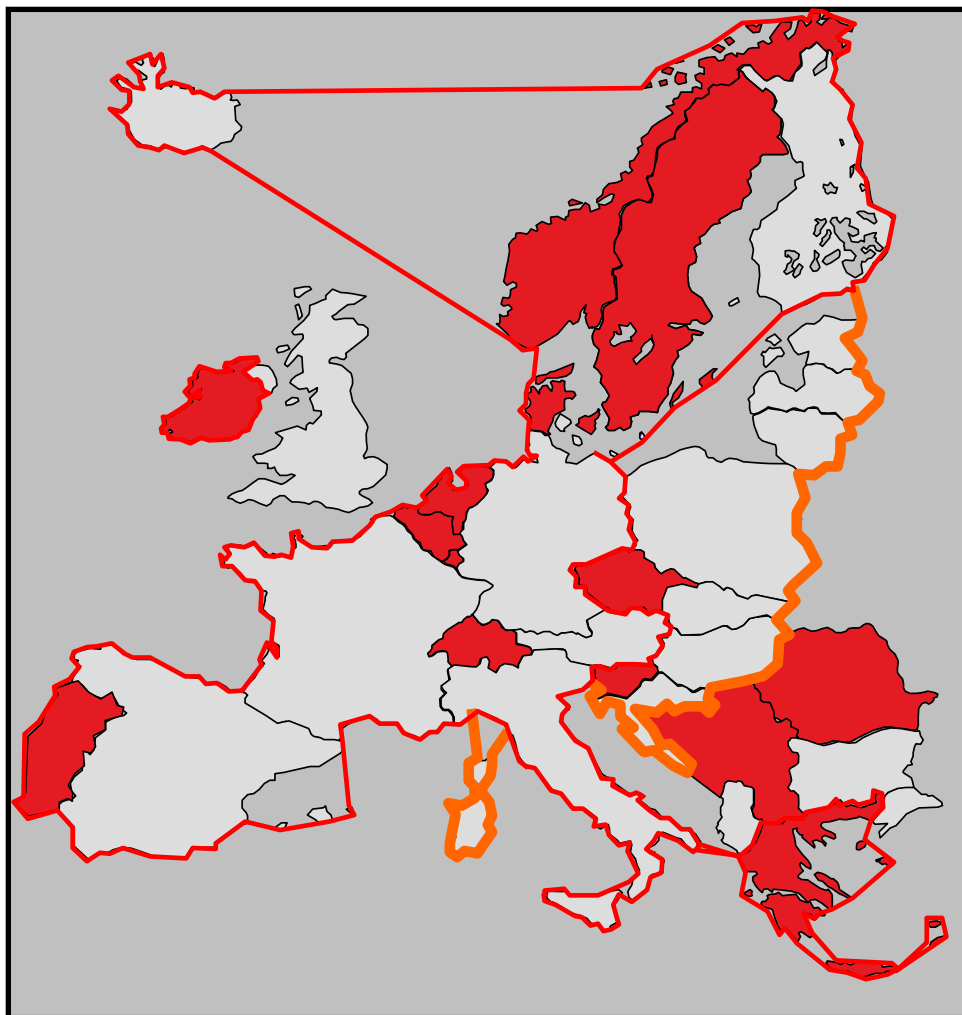

Colombia

Ecuador

Norway

Belgium

Costa Rica

Tennessee

Netherlands

Guam, U.S.A.

Oklahoma

Denmark

Greece

Quebec

Delaware

Puerto Rico

Northern Virginia

State of Arkansas

Forsyth County, SC

Argentina National ID

Cyprus National Police

Santa Clara County, CA

Pinellas County, Florida

Florida Department of Law Enforcement

Canada Immigration and Transportation Security

Motorola's European National Biometric Systems

— Current Schengen Border
— New Schengen Border

Including (13) EU Countries:

Belgium
Czech Republic
Cyprus
Denmark
Greece
Ireland
Luxembourg
Netherlands
Norway
Portugal
Romania (Jan 1, 2007)
Slovenia
Sweden