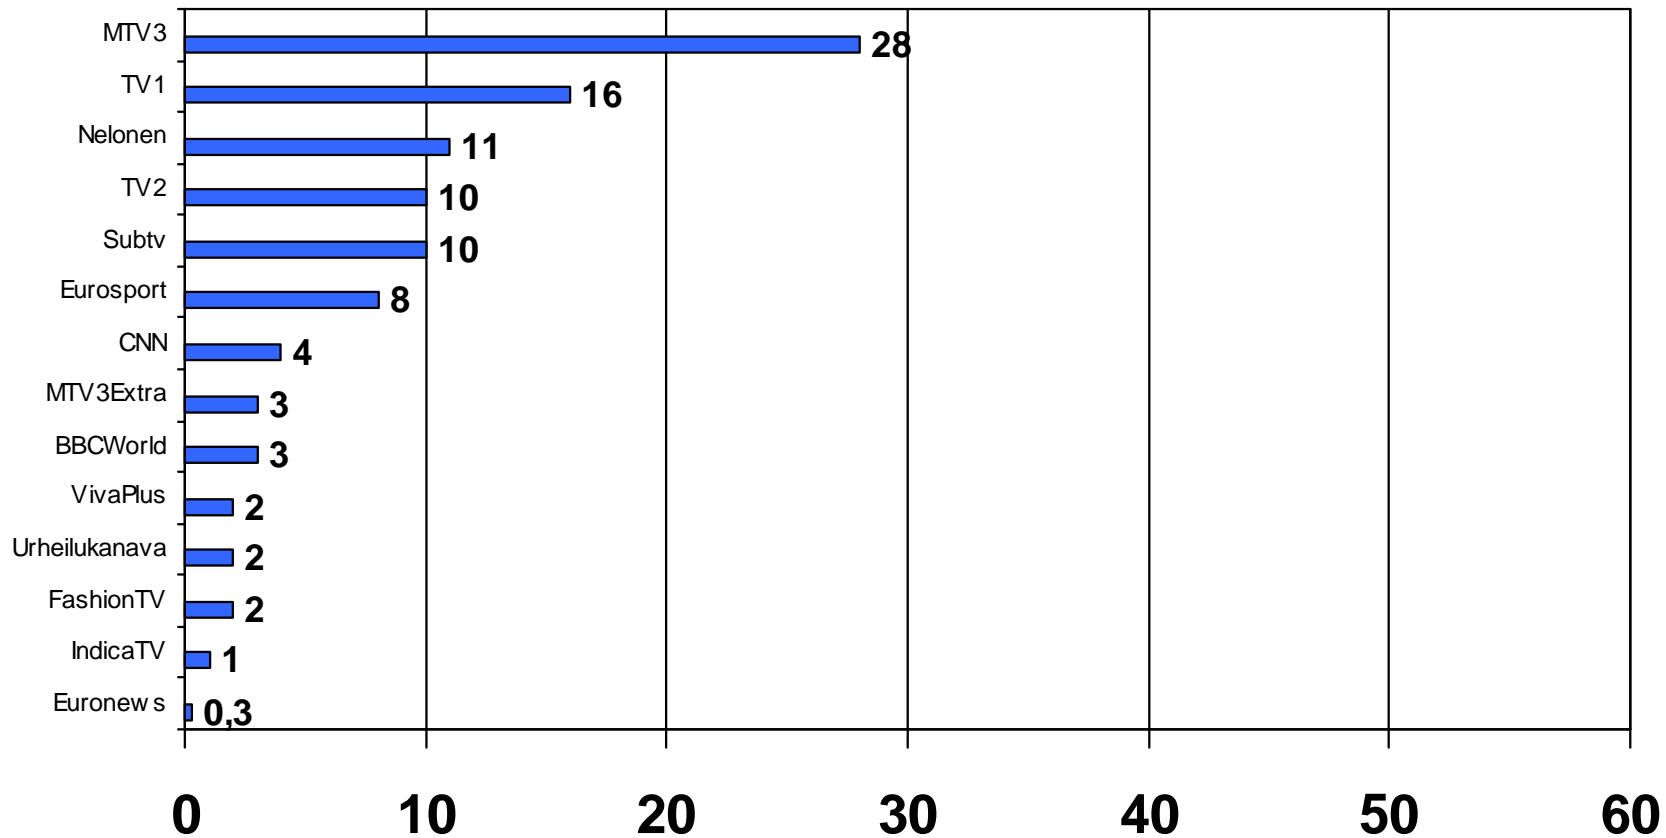

Audience share during May 23 – June 19

YLE TV2 and Subtv not included in April data
Ice hockey World Championships affected viewing in May

Audience share %