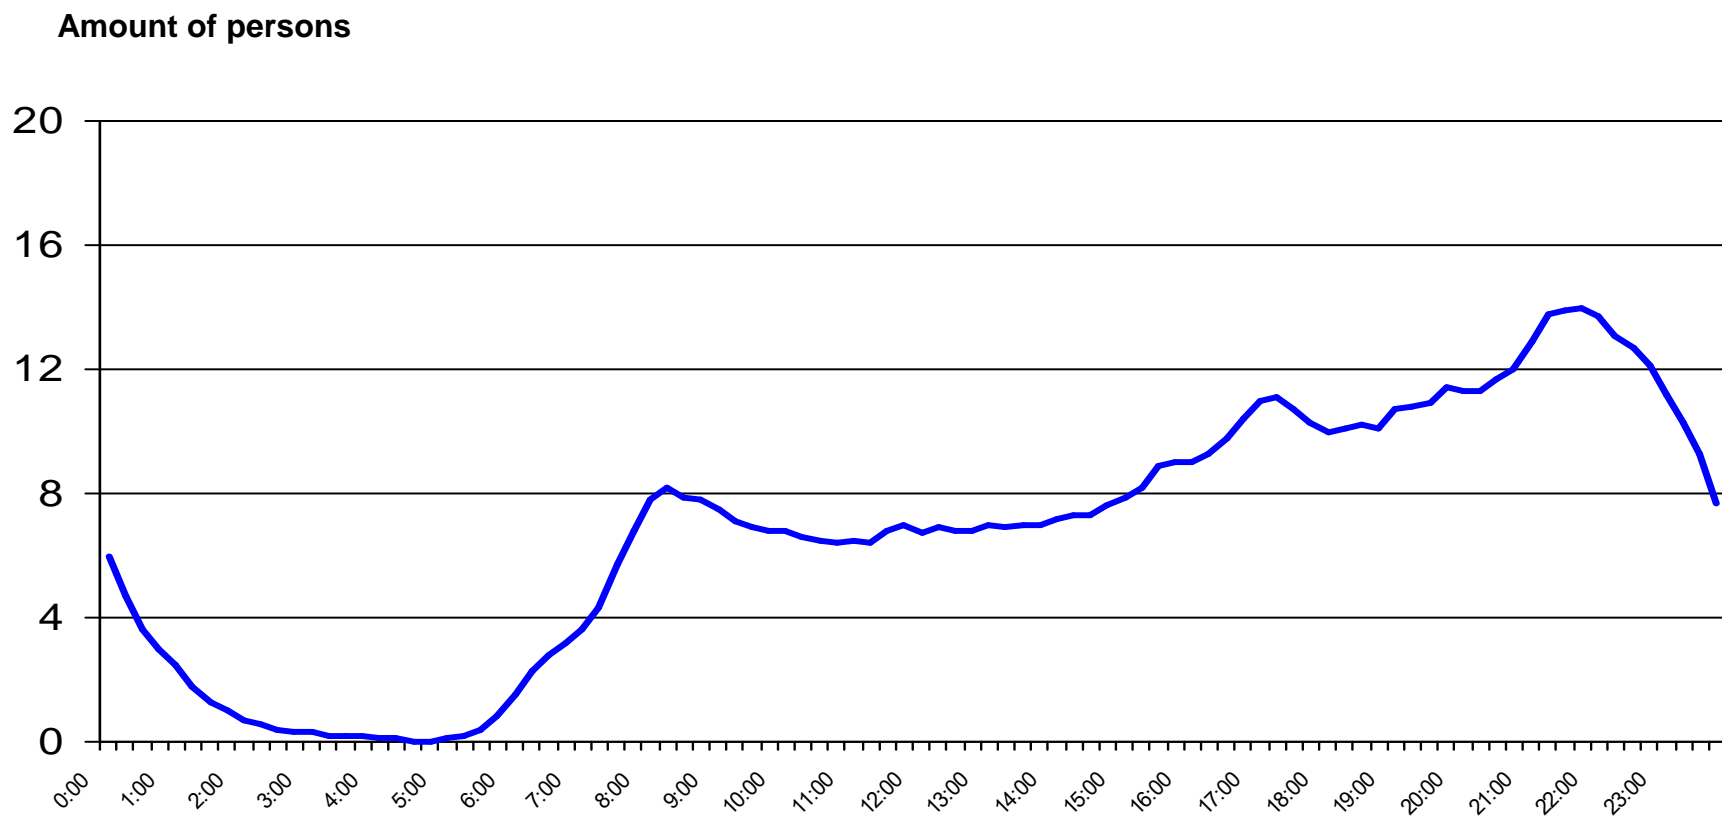

Mobile TV usage (reach) on an average weekday

April - June

Sample size between 255 and 351 during the whole period