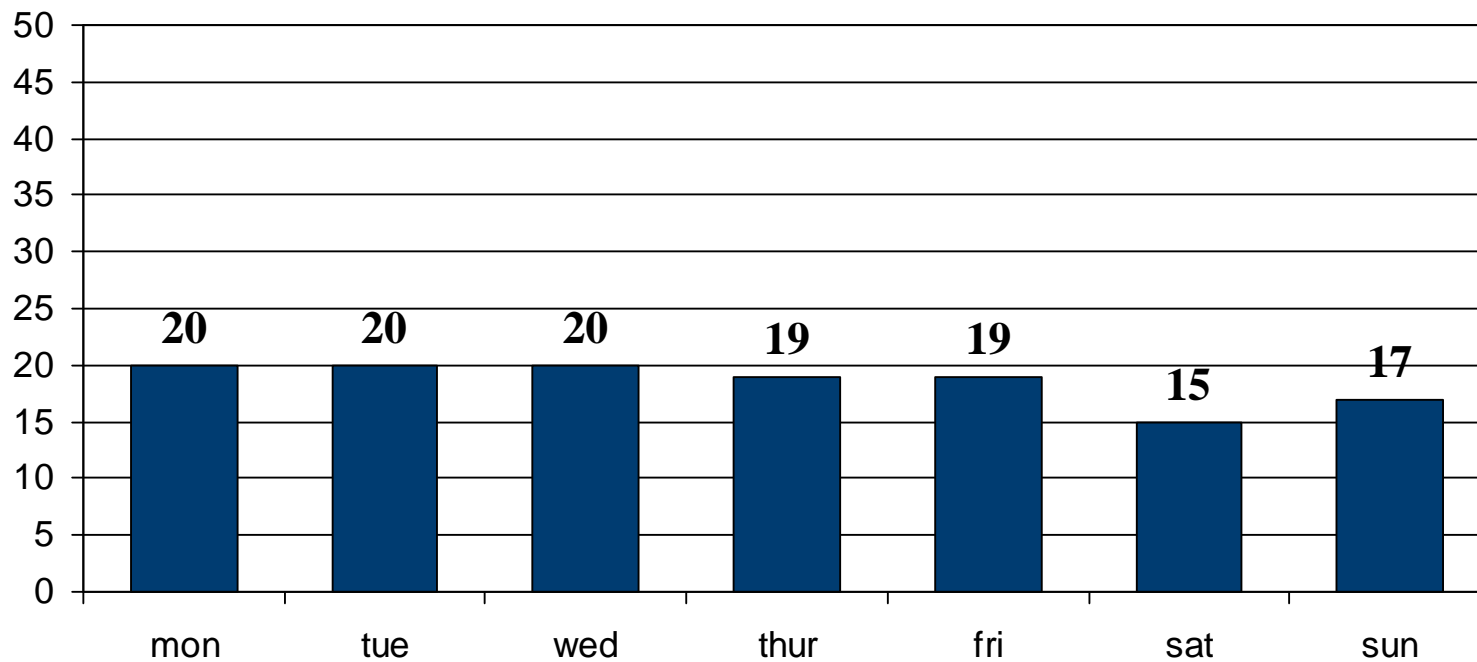

Weeks during April – June 2005

Note: Data for week 17 incomplete

Mobile TV user groups

- "active users" (ca. 100 persons)
 - *watched mobile-tv twice a week, about 30-40 minutes per session*
 - *approximately 85 % of total viewing volume*
- "light users" (ca. 100 persons)
 - *Watched mobile-tv once a week, about 10 minutes per session*
 - *approximately 10 % of total viewing volume*
- others (ca. 100 persons)
 - *Little usage of mobile-tv*
 - *Less than 5 % of total viewing volume*

TV viewing on separate weekdays – average daily reach during April - June

% of sample

Mobile TV usage (reach) on an average weekday

April - June

Sample size between 255 and 351 during the whole period

Finland 2004: TV viewing during weekdays