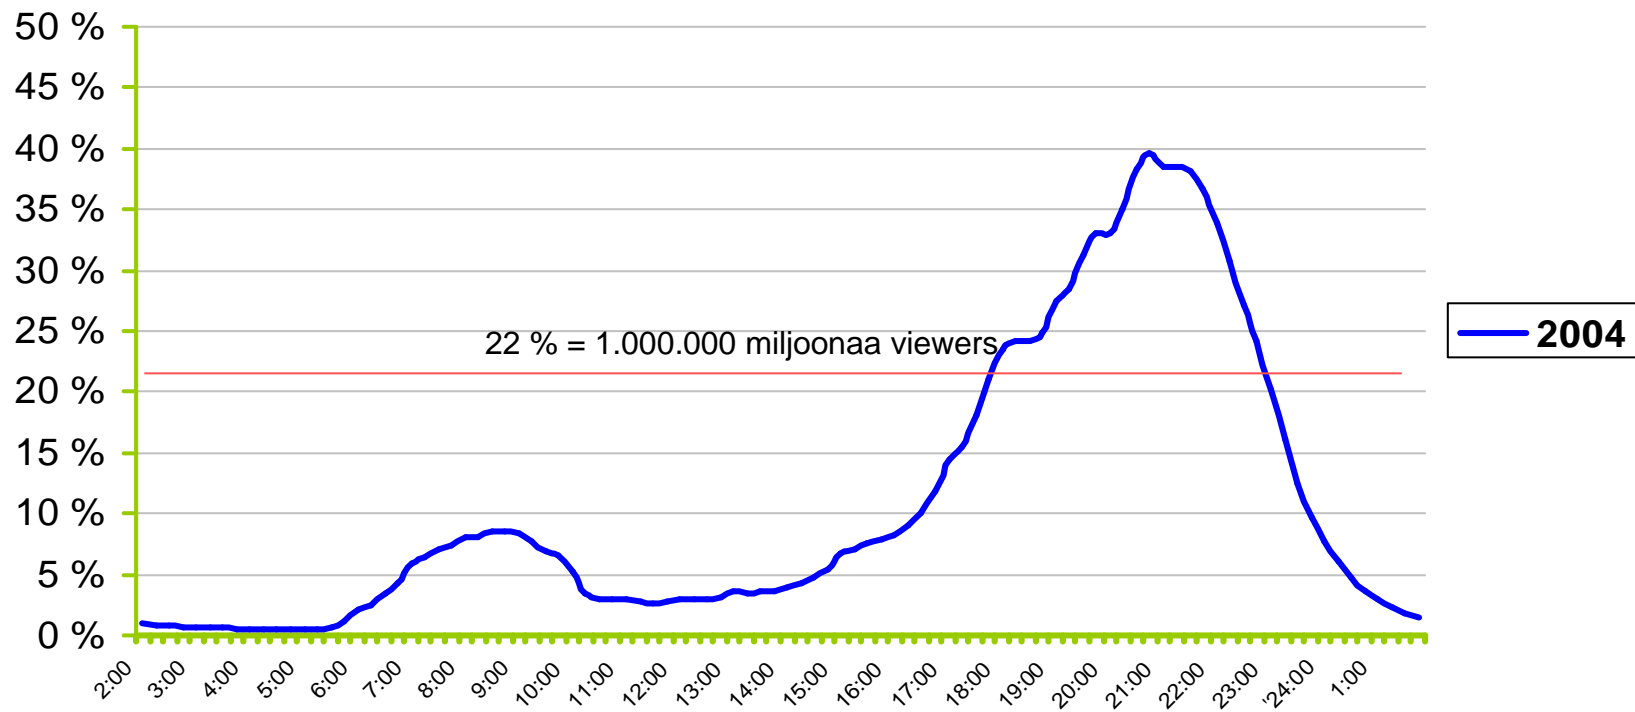

Finland 2004: TV viewing during weekdays

10+ population: 4,6 million

Source: Finnpanel Oy, tv audience measurement