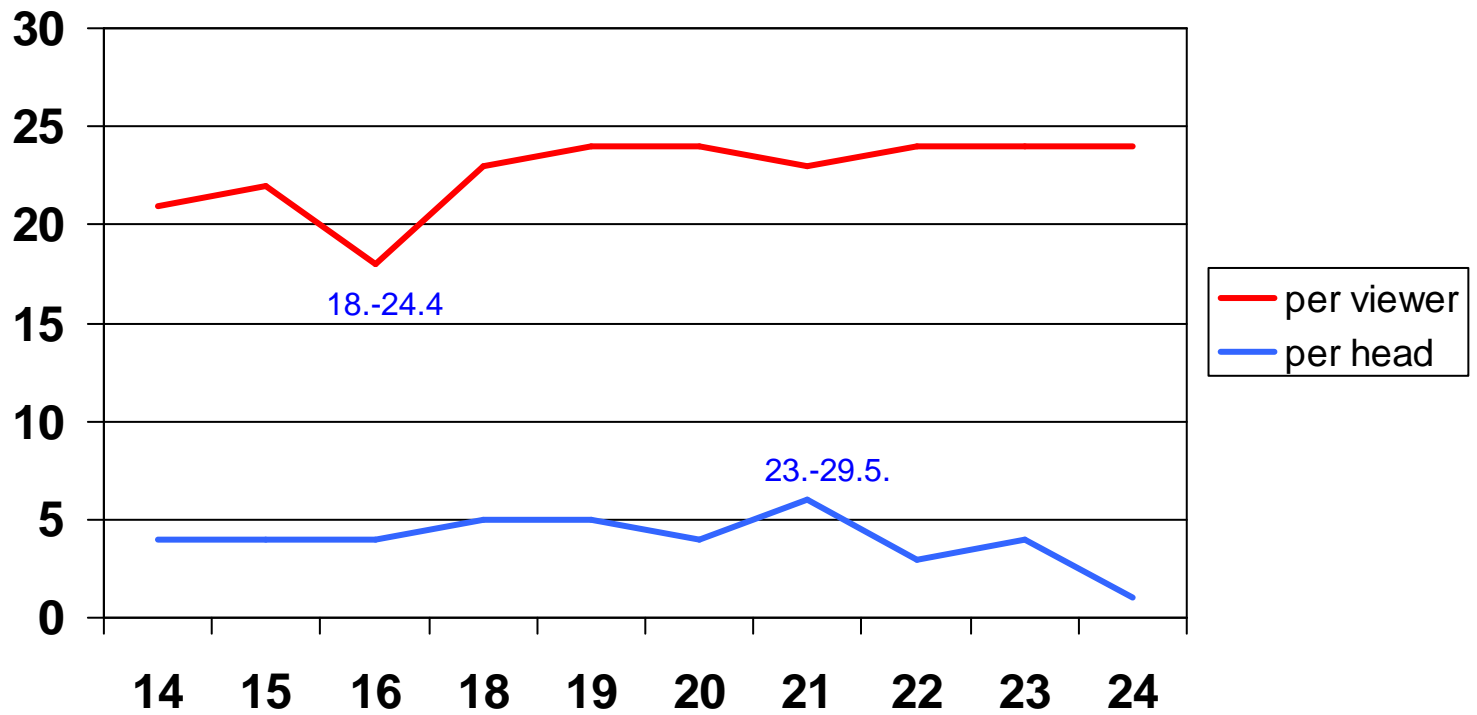

TV viewing on an average day

Minutes/day

Weeks during April – June 2005

Note: Data for week 17 incomplete